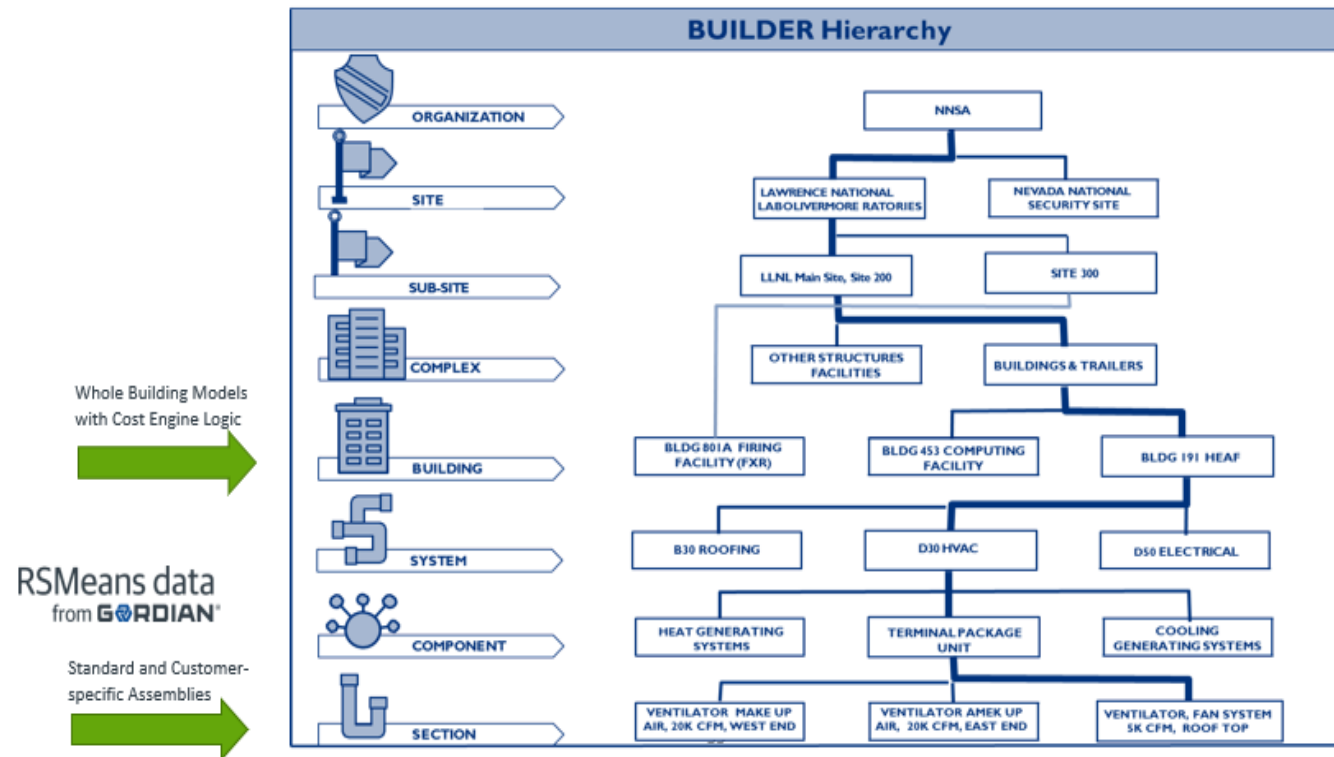

More Accurate Replacement Values Agency Specific Cost Data

- Agencies have unique assets not found in the standard BUILDER catalog
- Agency-specific BUILDER engagements typically include tailored data development.
- Gordian's first and most sophisticated BUILDER™ cost support engagement was with NNSA.
  - Unique assets
  - Building level replacement values using RSMMeans whole building models
- Other agencies are also working with Gordian to develop cost for unique assets

BUILDER™ Inventory Data Structure